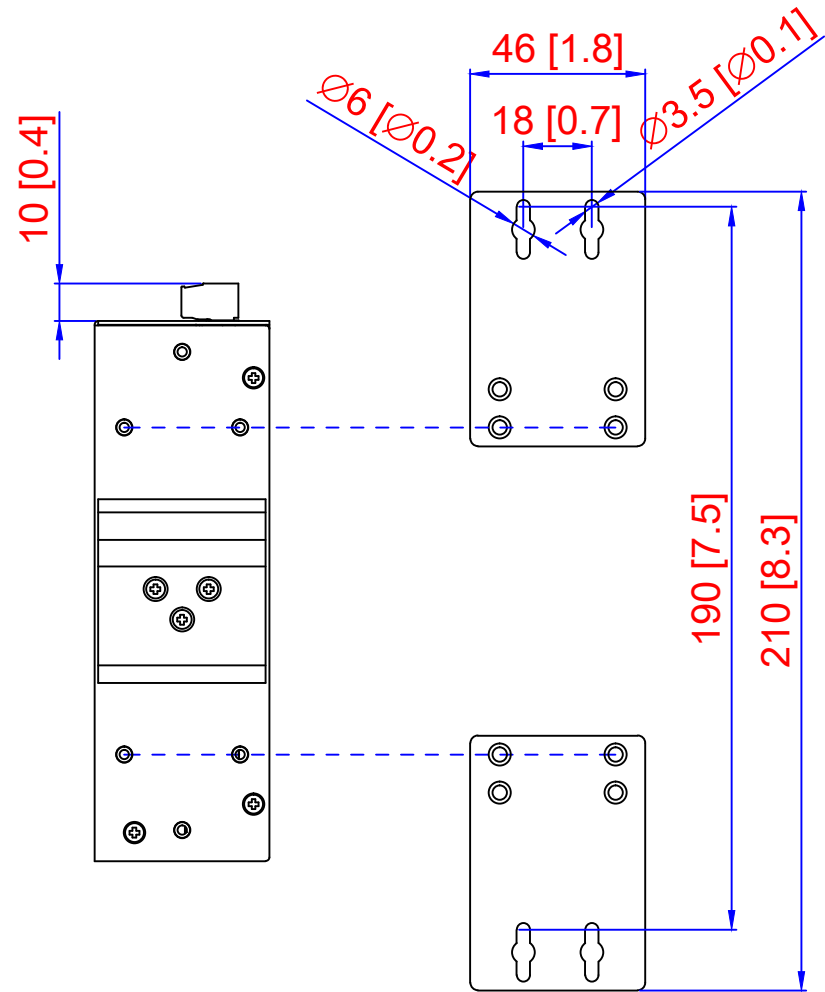

Unit: mm (inch)

Din-rail

Wall-mount

	DRAWING NAME	PT2-0500-24
	PRODUCT NAME	PT2-0500-24