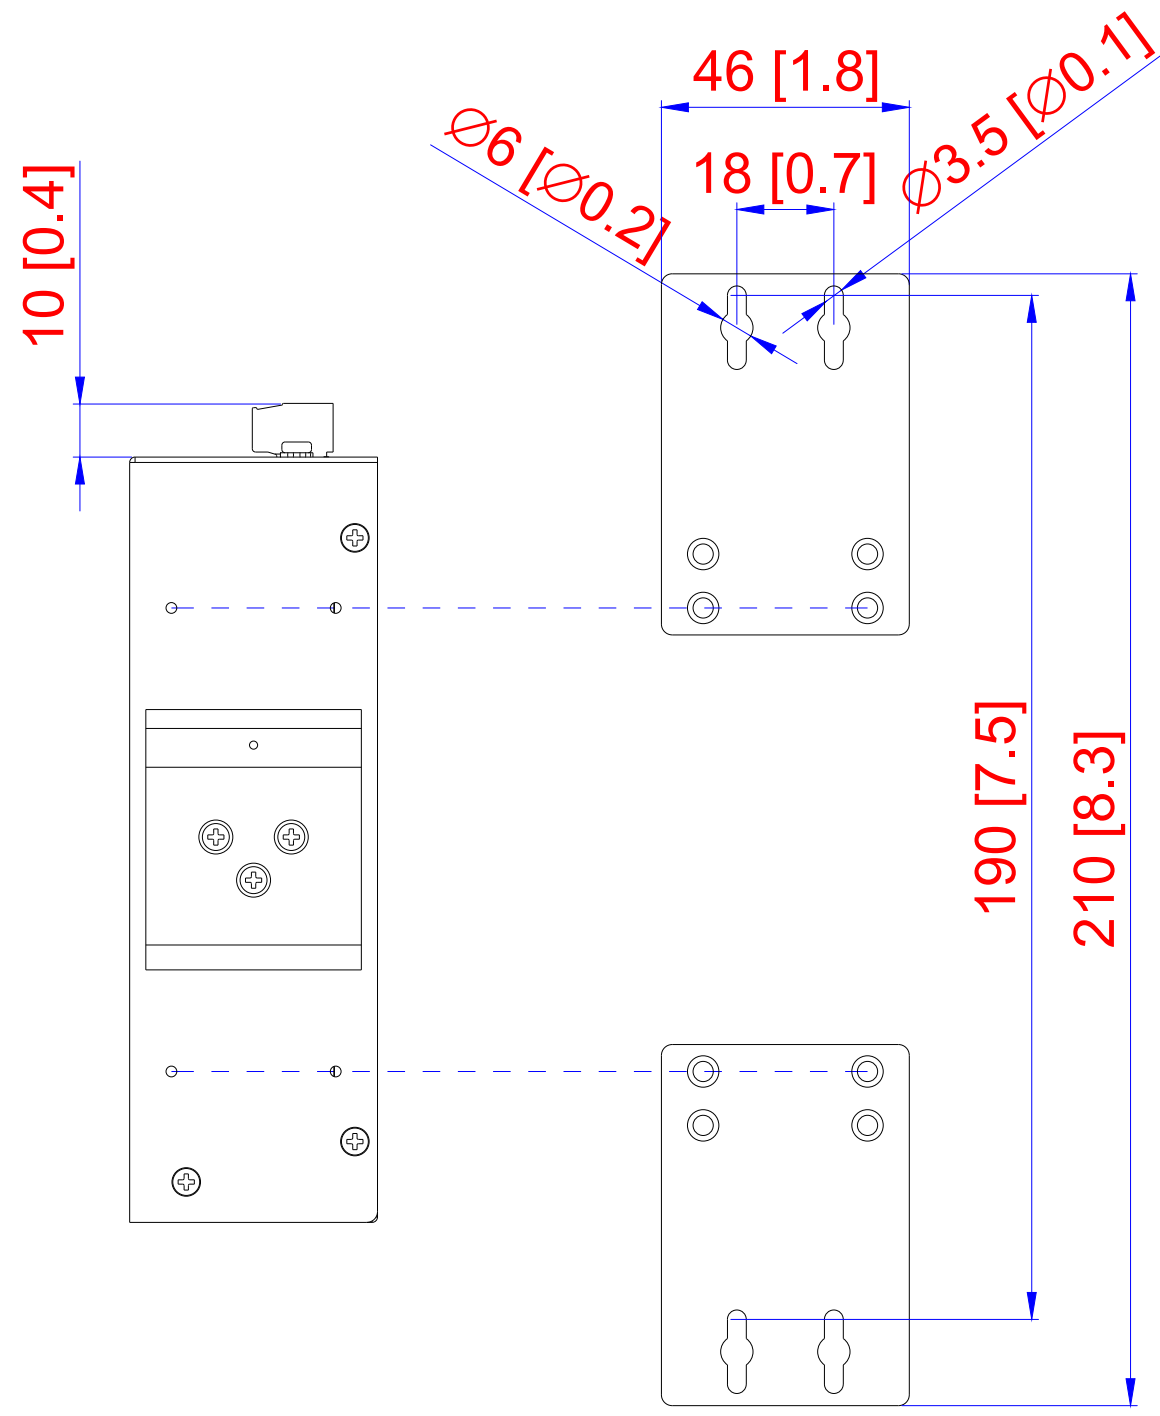

Unit: mm (inch)

Din-rail

Wall-mount