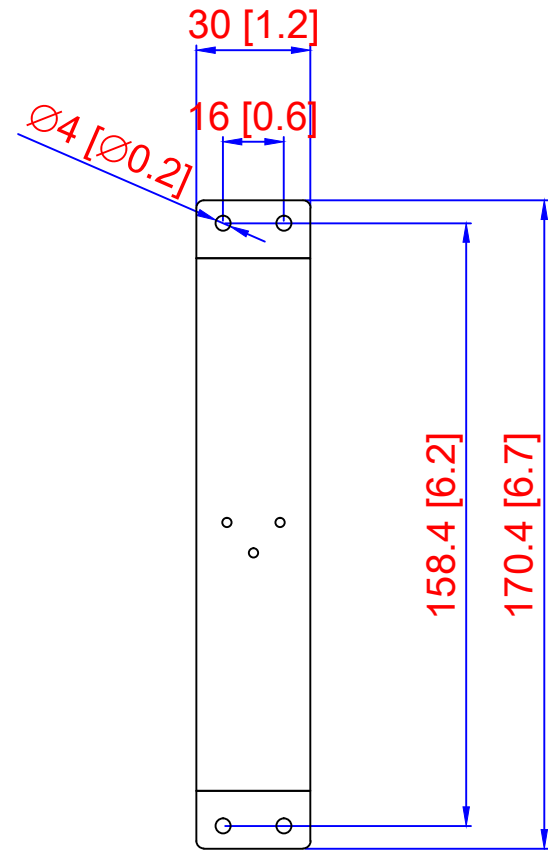

Wall mount kit

Unit: mm (inch)

Wall mount kit

Din-rail

Wall-mount