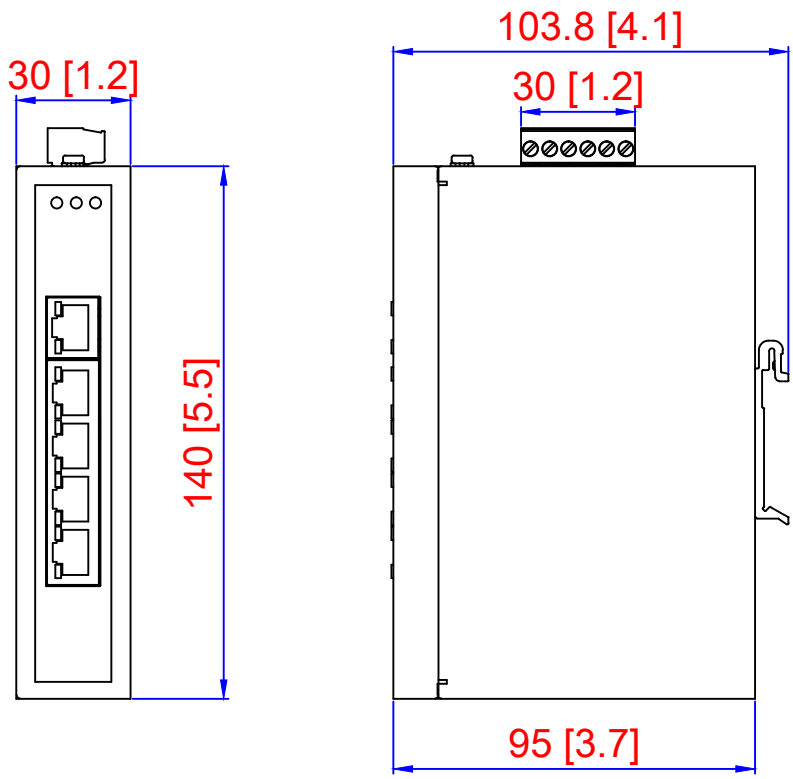

Wall mount kit

Unit: mm (inch)

Wall mount kit

Din-rail

Wall-mount