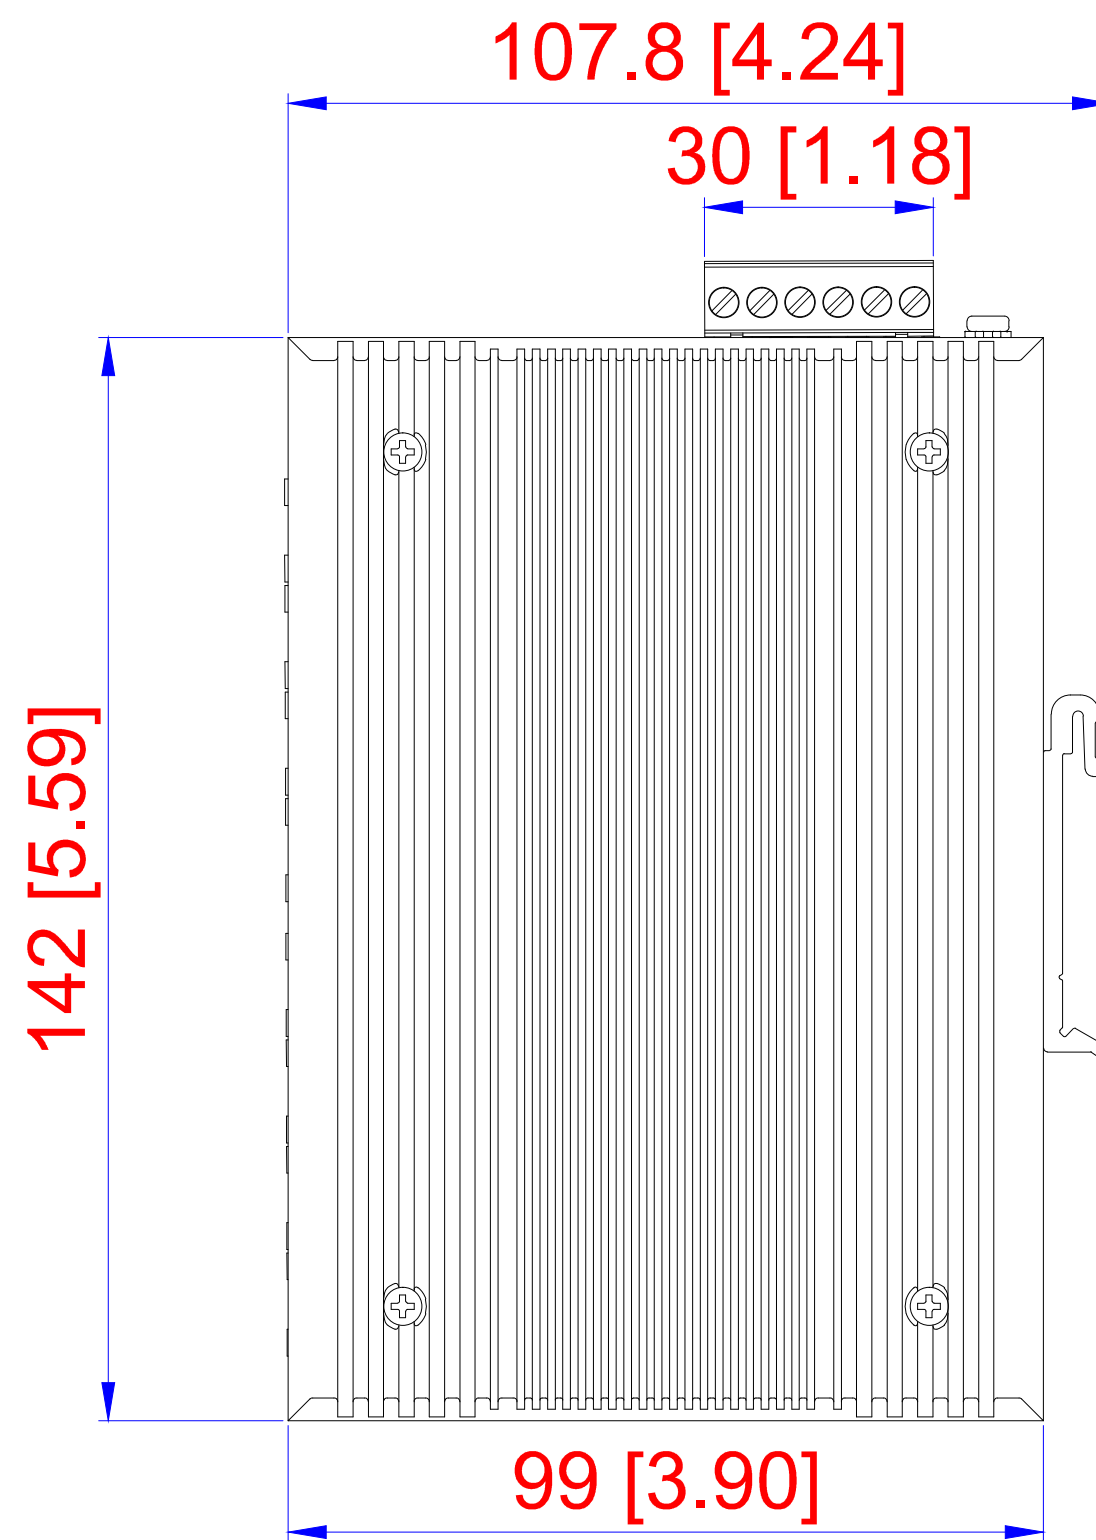

Unit: mm (inch)

Din-rail

Wall-mount

leonton
YOUR PARTNER IN NETWORKING

DRAWING NAME	EG5-0800
PRODUCT NAME	EG5-0800