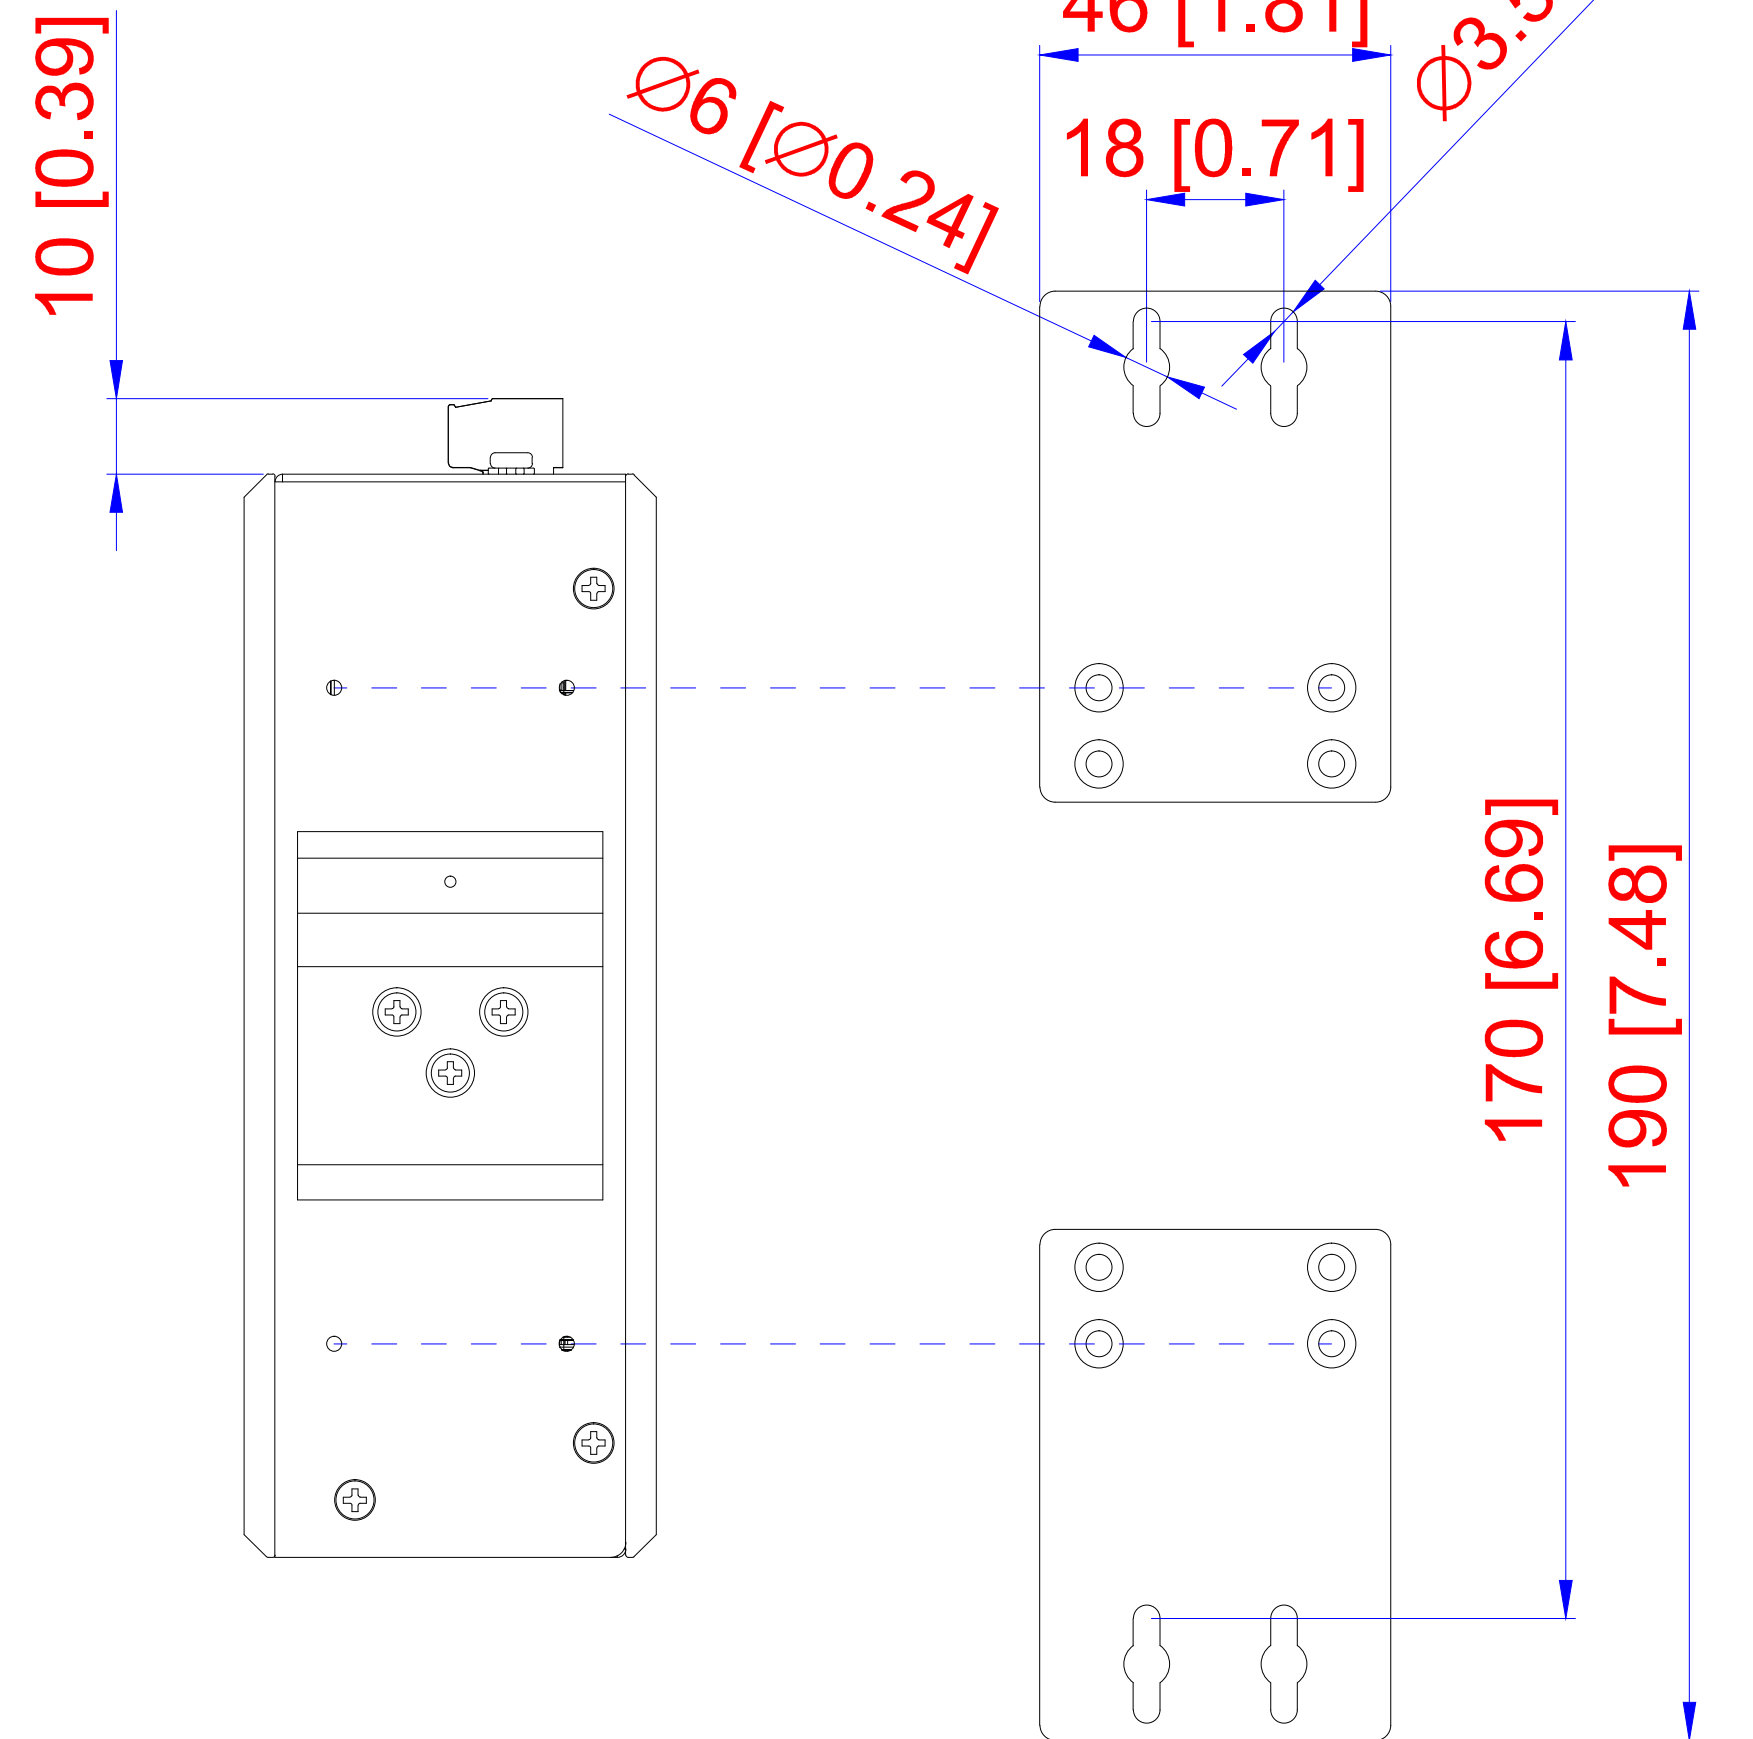

Unit: mm (inch)

Din-rail

Wall-mount

leonton
YOUR PARTNER IN NETWORKING

DRAWING NAME	EG5-0800
PRODUCT NAME	EG5-0800