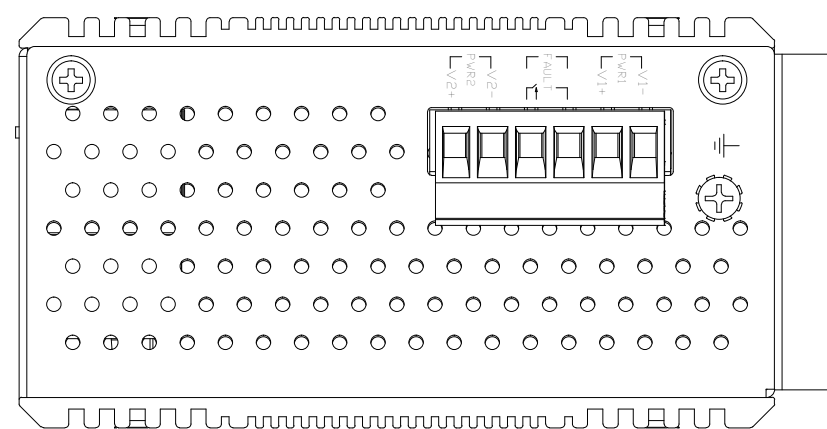

Unit: mm (inch)

Din-rail

Wall-mount

leonton
YOUR PARTNER IN NETWORKING

DRAWING NAME	EG5-0800
PRODUCT NAME	EG5-0800