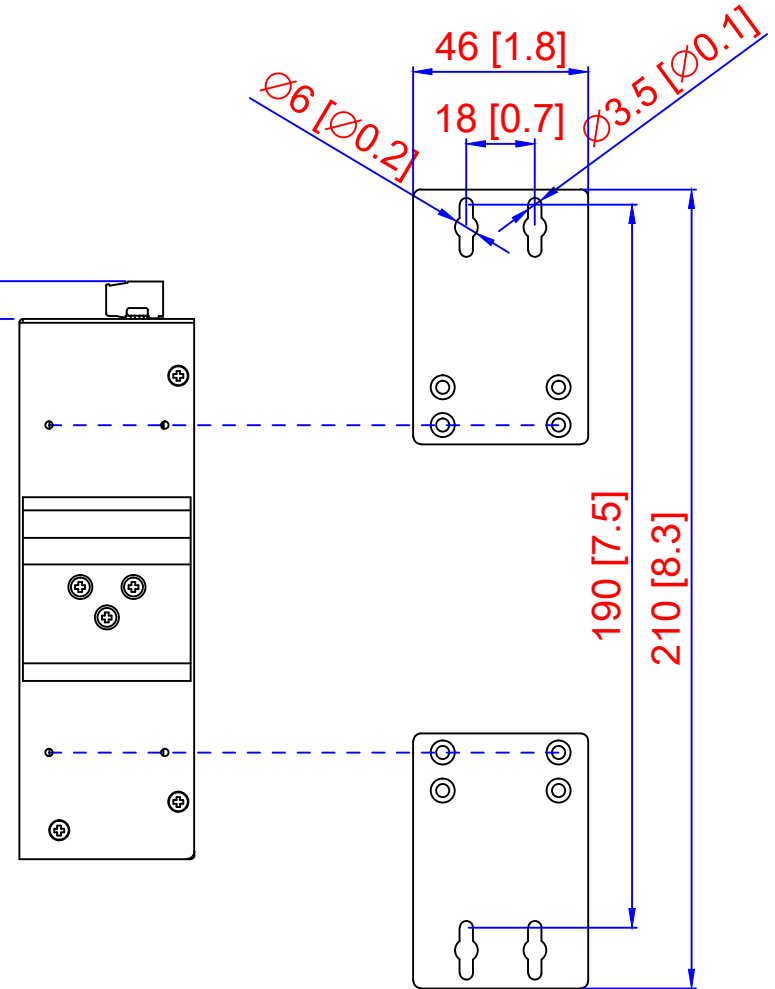

Unit: mm (inch)

10 [0.4]

Din-rail

Wall-mount