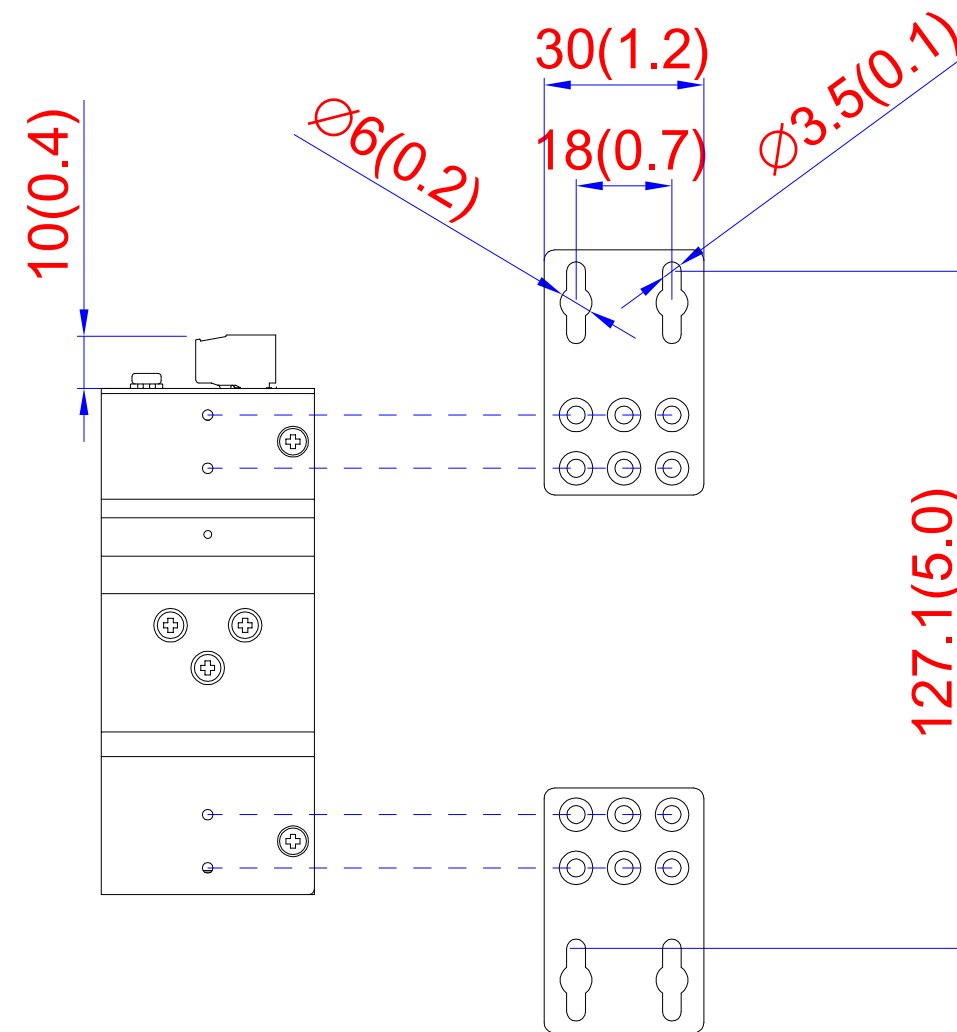

Unit: mm (inch)

Din-rail

Wall-mount