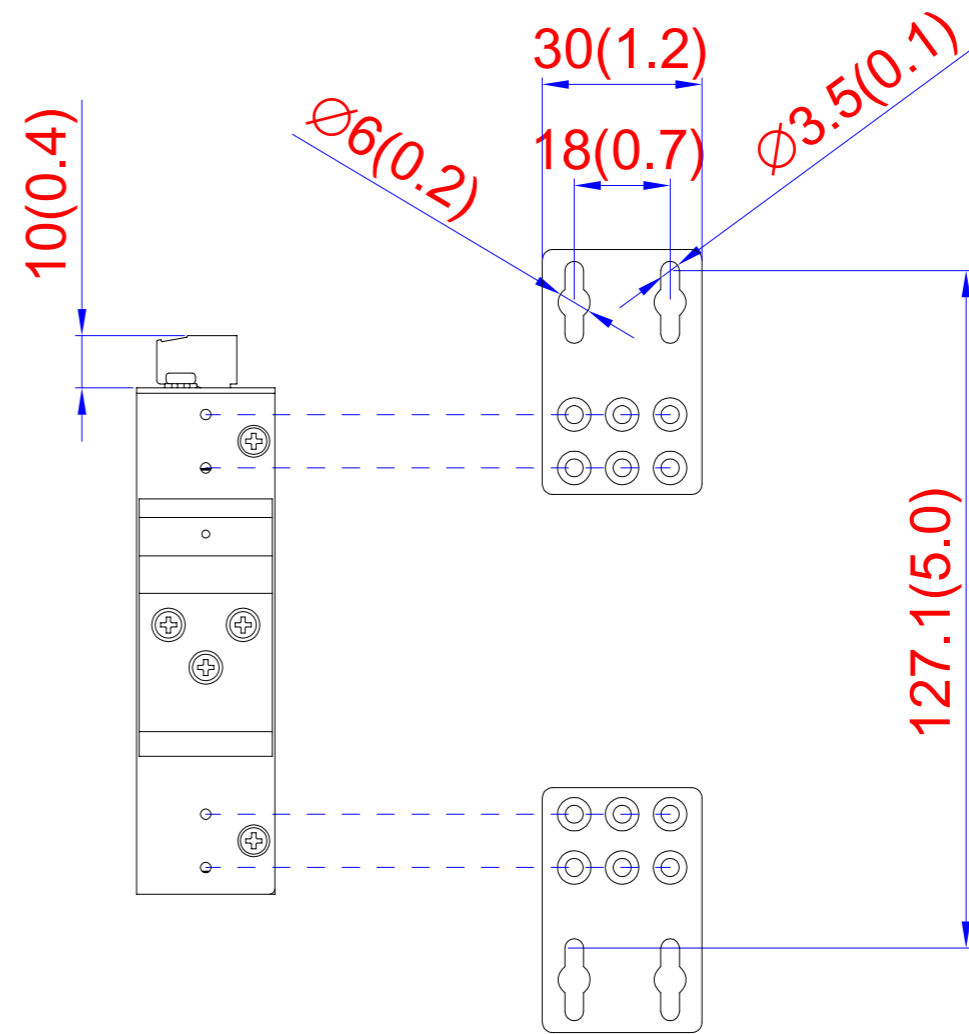

Unit: mm (inch)

Din-rail

Wall-mount