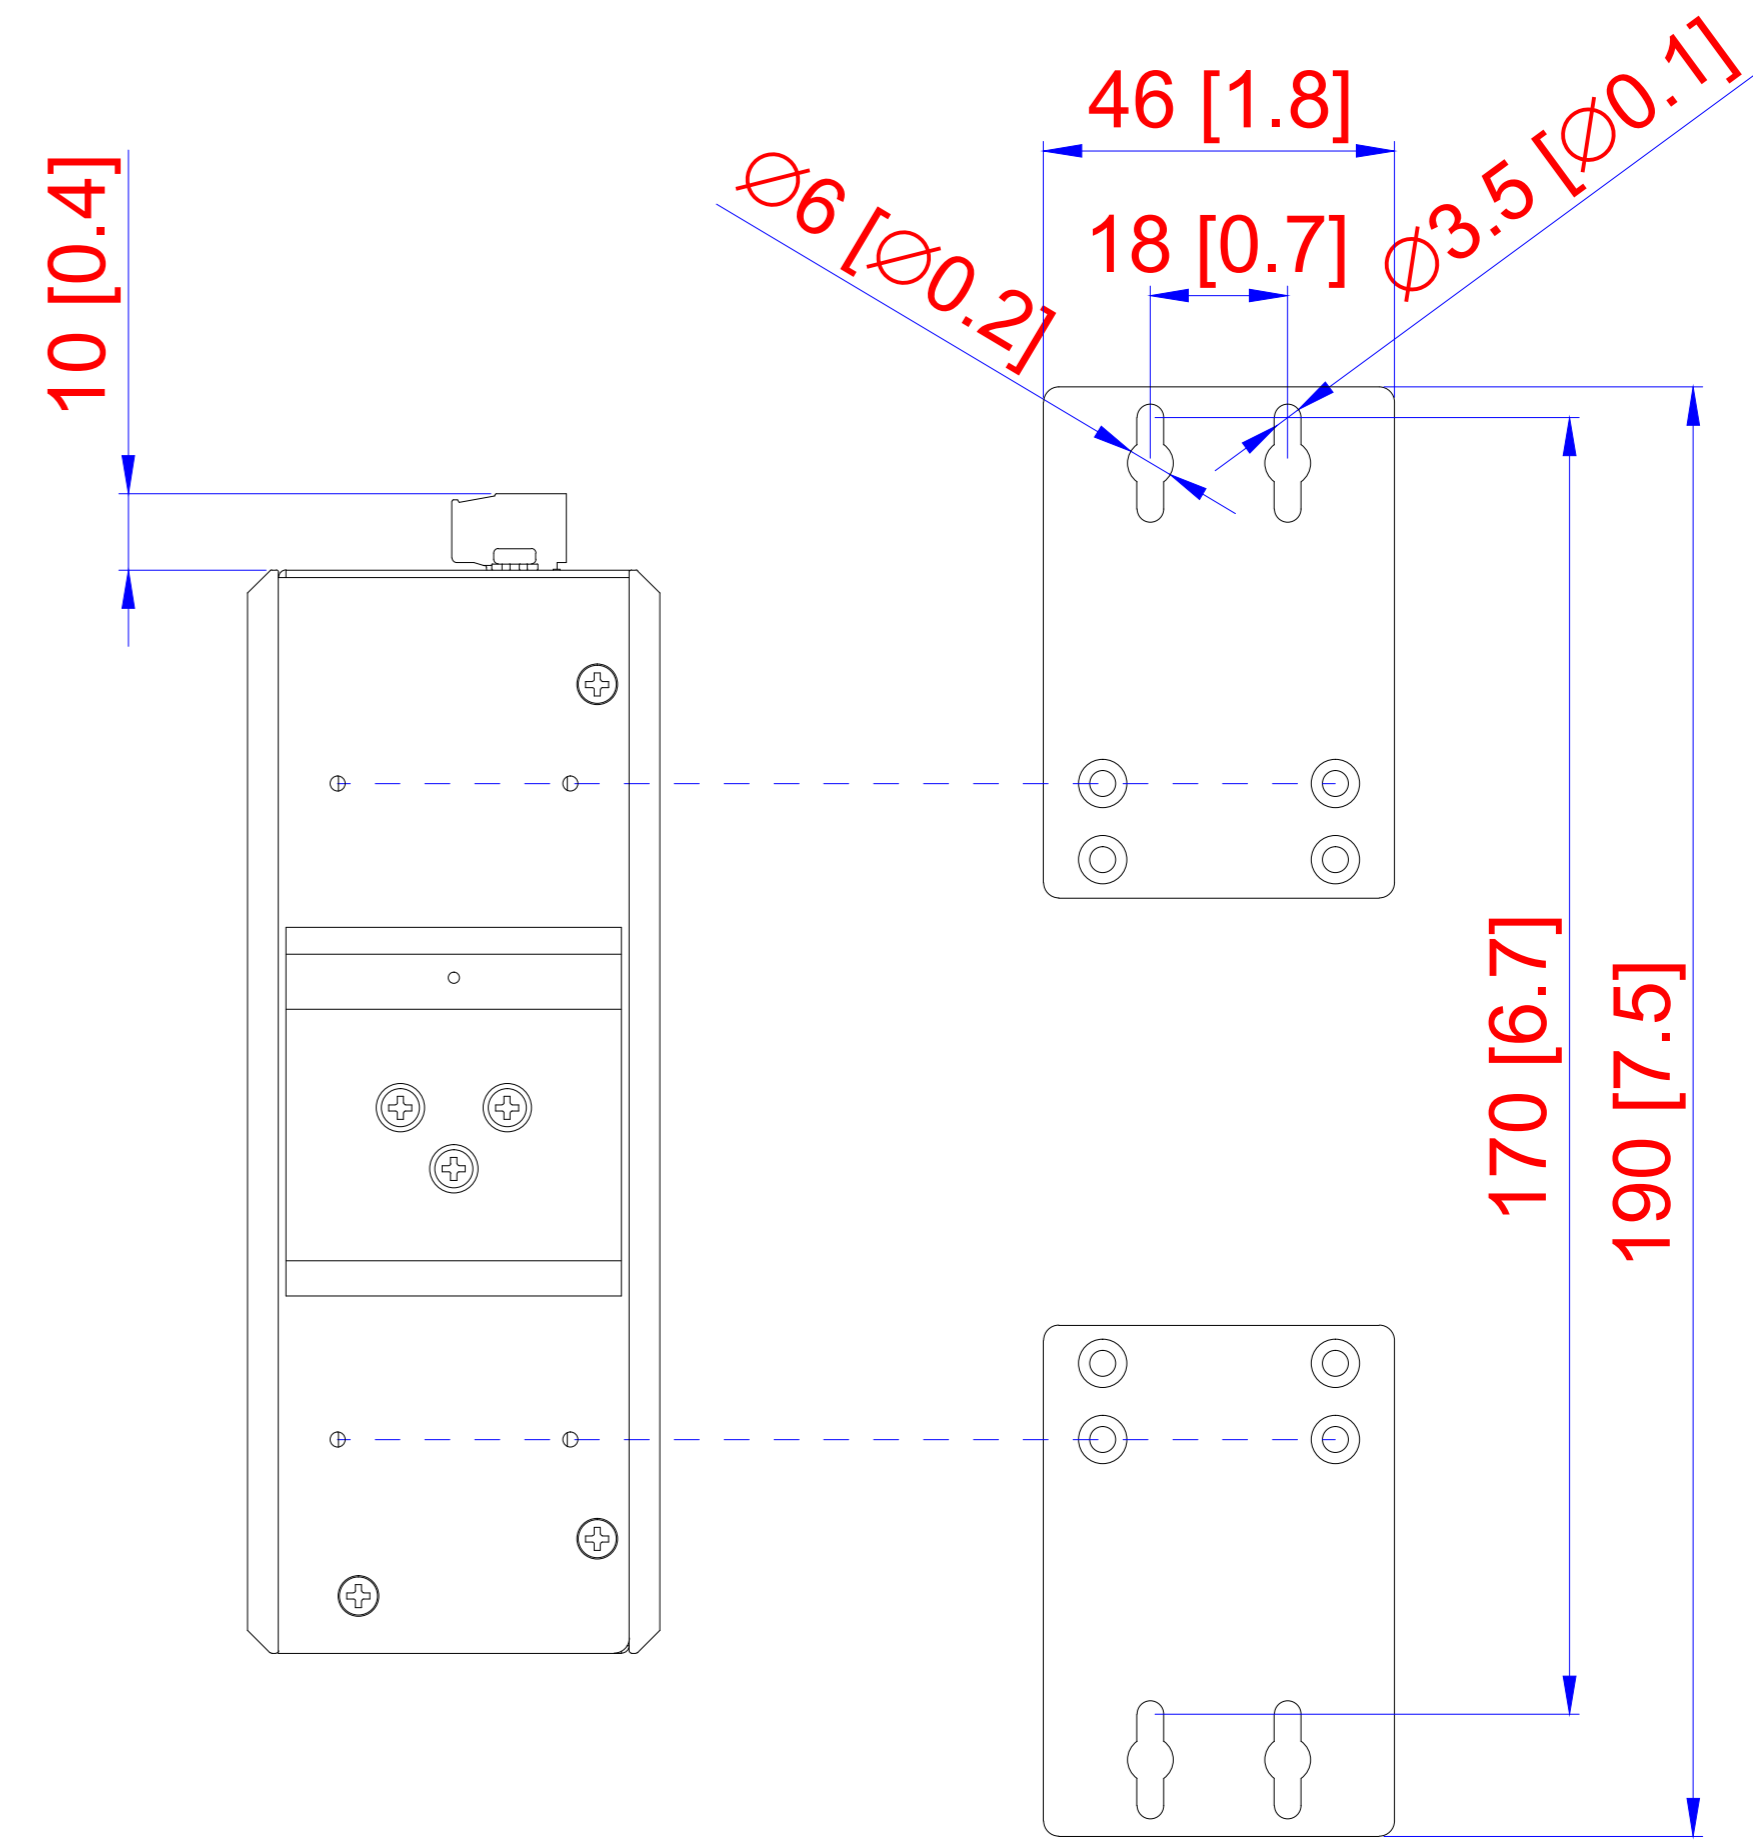

Unit: mm (inch)

Din-rail

Wall-mount

DRAWING NAME	BG5-0702-SFP
PRODUCT NAME	BG5-0702-SFP