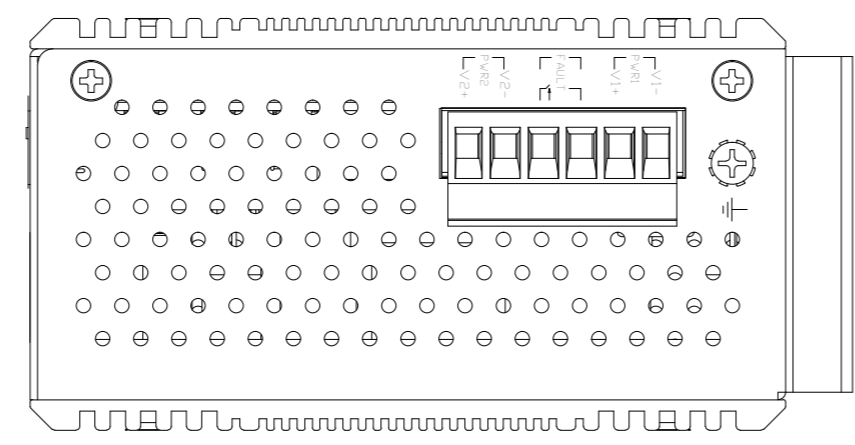

Unit: mm (inch)

Din-rail

Wall-mount

DRAWING NAME	BG5-0702-SFP
PRODUCT NAME	BG5-0702-SFP