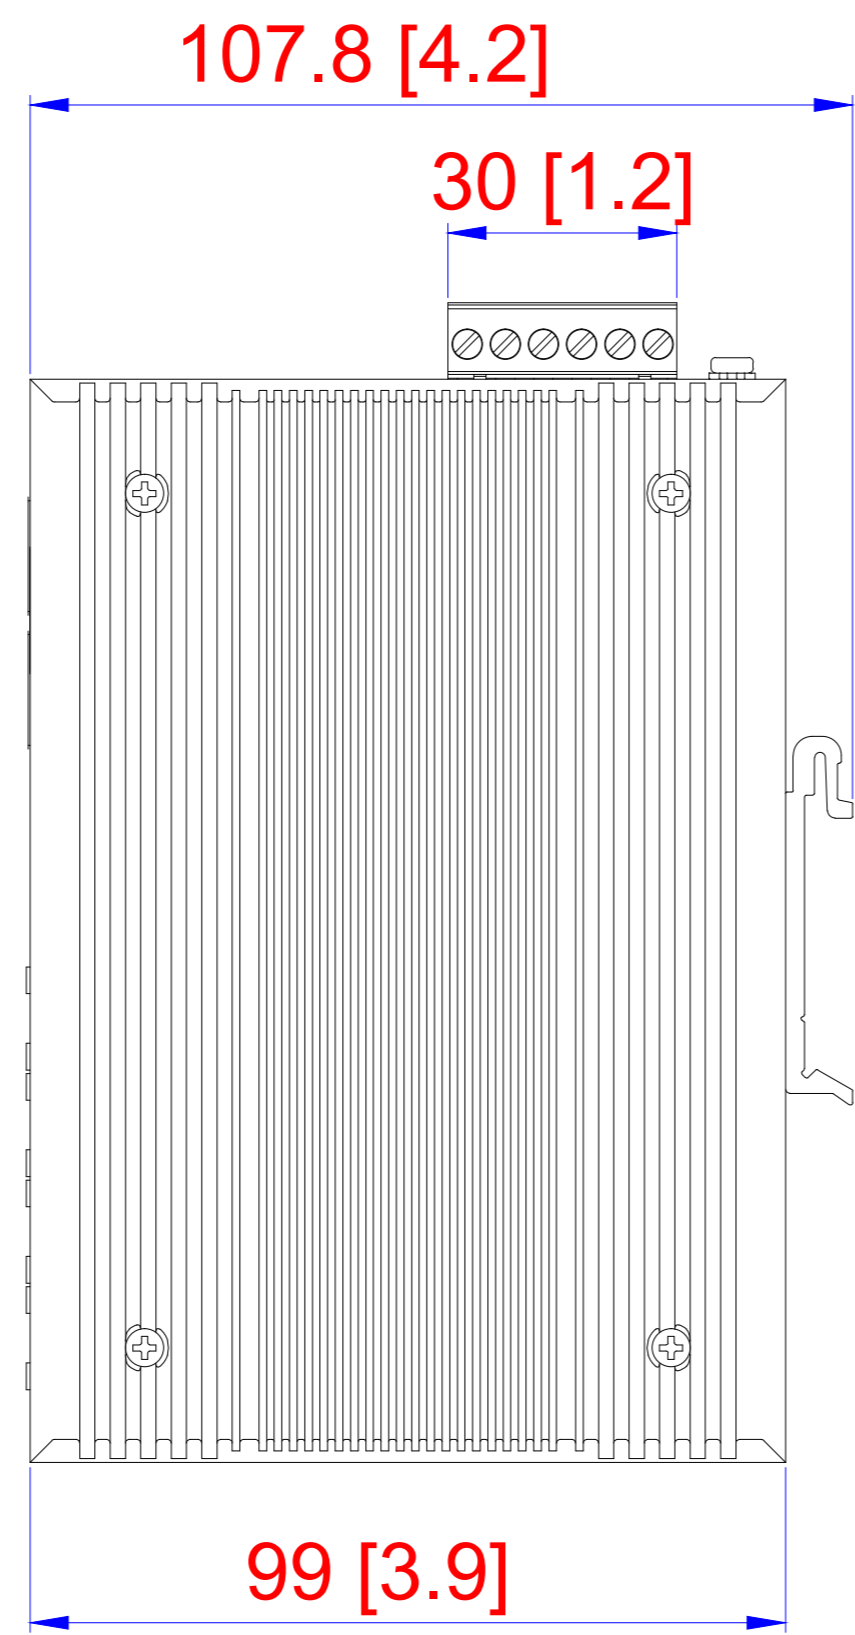

Unit: mm (inch)

Din-rail

Wall-mount

DRAWING NAME	BG5-0702-SFP
PRODUCT NAME	BG5-0702-SFP